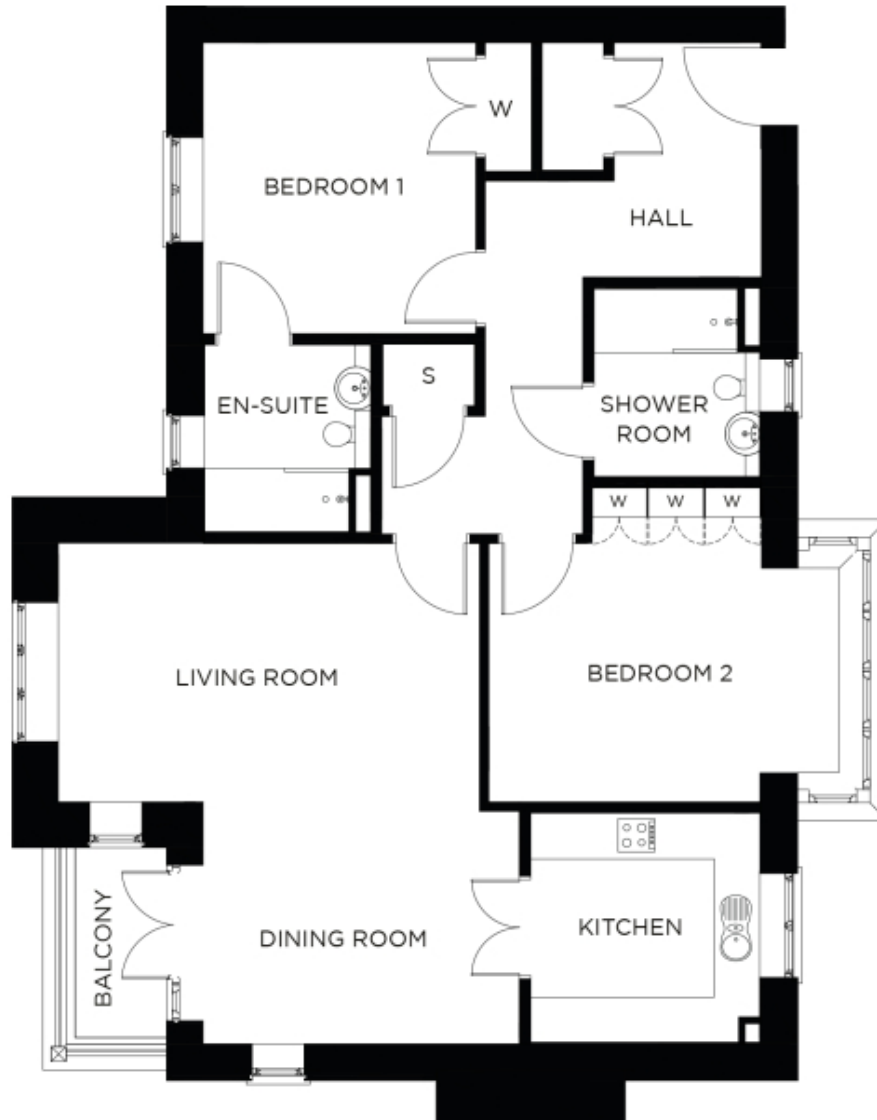

6 Skylark Vale

A beautiful modern home

Price: £672,000*, First floor

This charming home features two perfectly proportioned double bedrooms (one en suite) as well as a separate bathroom, and carefully designed kitchen. The adjacent living area offers an intimate space that's flooded with light. The Newton's clever design - with a second bedroom and bathroom - means you can entertain family and friends whenever you like.

* other charges apply

Internal measurements: 1,118sq ft

Kitchen	9' 10" x 9' 10"	2,986 x 2,983mm
Living/Dining Room	21' 6" x 18' 1"	6,529 x 5,491mm
Bedroom 1	14' 1" x 12' 6"	4,279 x 3,795mm
Ensuite	8' 1" x 7' 1"	2,450 x 2,155mm
Bedroom 2	15' 0" x 13' 6"	4,567 x 4,092mm
Bathroom	8' 1" x 7' 2"	2,450 x 2,160mm

PLEASE NOTE: Images are for illustrative purposes only, rooms shown may not be representative of this property.