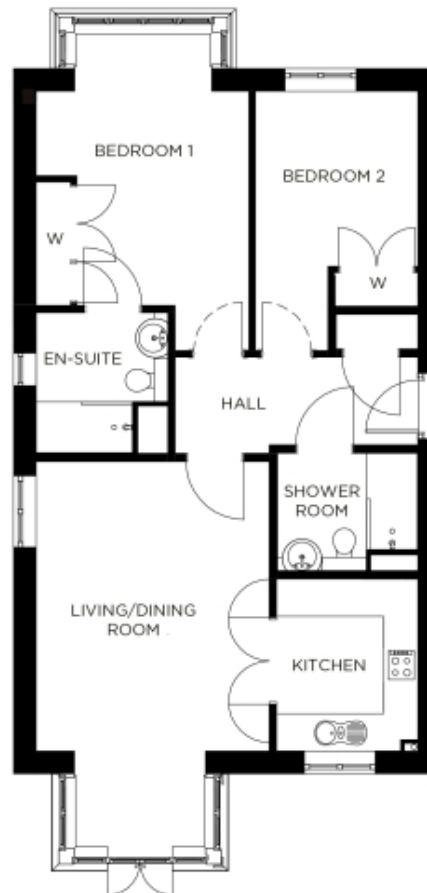

# 2 Kite Vale

A beautiful modern home

Price: £495,000\*, Ground floor

This charming home features two perfectly proportioned double bedrooms (one en suite) as well as a separate bathroom, and carefully designed kitchen. The adjacent living area offers an intimate space that's flooded with light. The Newton's clever design - with a second bedroom and bathroom - means you can entertain family and friends whenever you like.

\* other charges apply

Internal measurements: 894sq ft

Kitchen	8' 3" x 9' 11"	2,500 x 3,000mm
Living/Dining Room	13' 5" x 16' 7"	4,070 x 5,040mm
Bedroom 1	12' 3" x 12' 5"	3,720 x 3,760mm
Ensuite	7' 7" x 8' 1"	2,300 x 2,450mm
Bedroom 2	9' 4" x 10' 1"	2,840 x 3,050mm
Bathroom	8' 1" x 6' 9"	2,440 x 2,040mm

PLEASE NOTE: Images are for illustrative purposes only, rooms shown may not be representative of this property.